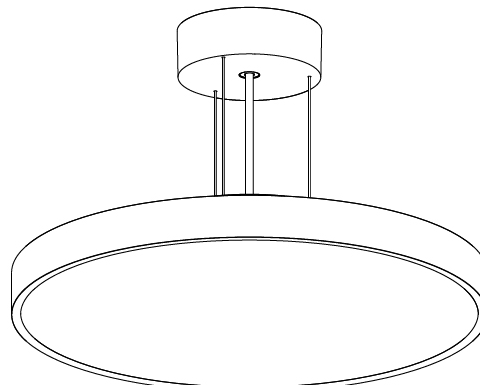

GENERAL

Series: Sign Diva
Subseries: Sign Diva Korona
Partner: Prolicht
Division: Architectural
Installation: Suspension
Product Type: Pendant
Mounting Location: Ceiling
Light Distribution: Direct

PHYSICAL

Shape: Round
Diameter (mm): 400
Diameter (in): 15 3/4
Height (mm): 86
Height (in): 3 3/8
Weight (kg): 3.302
Weight (lbs): 7.28
Diffuser: PMMA - Opal / Micro-Prism / Sparkling Secret / Vintage Industrial
Fixture Finish: SSR / BKV / CWI / CRY / HAB / UFT / ITA / RUA / FTG / MYG / LOD / PUS / FRO / FUP / KIA / POP / BLS / SPG / MEY / GOH / CHC / COM / ABZ / JAG / OBR / MOS / ROR
Fixture Material: PMMA / Extruded Aluminum / Steel
Cable Details: 2000mm/78 3/4" or 6000mm/236 1/4" Transparent Cable

ELECTRICAL

Lamp Type: LED (Zhaga Standard)
Input Wattage (W): 17
Dimming: Tri-Mode (Non-Dimming and Phase Dimming (120Vac only) and 0-10V Dimming)
Driver Included: Yes
Driver Location: Integrated
Driver Type: Constant Current - Universal
Driver Class: Class 2
Input Voltage (V): 120 - 277
Constant Current (MA): 500

LED

Color Temperature (°K): 2700 / 3000 / 3500 / 4000
Max. Delivered Lumen (lm): 1807 / 1943 / 1951 / 1991
Nominal Lumen (lm): 2250 / 2420 / 2430 / 2480
CRI: >90 CRI
Lamp Life (hrs): 50000

OPTICAL

RATINGS AND CERTIFICATIONS

Certified By: Certified for North American Standards
IP rating: IP20

51mm 2"
86mm 3 3/8"   2000-6000mm max.

Ø 400mm 15 3/4"