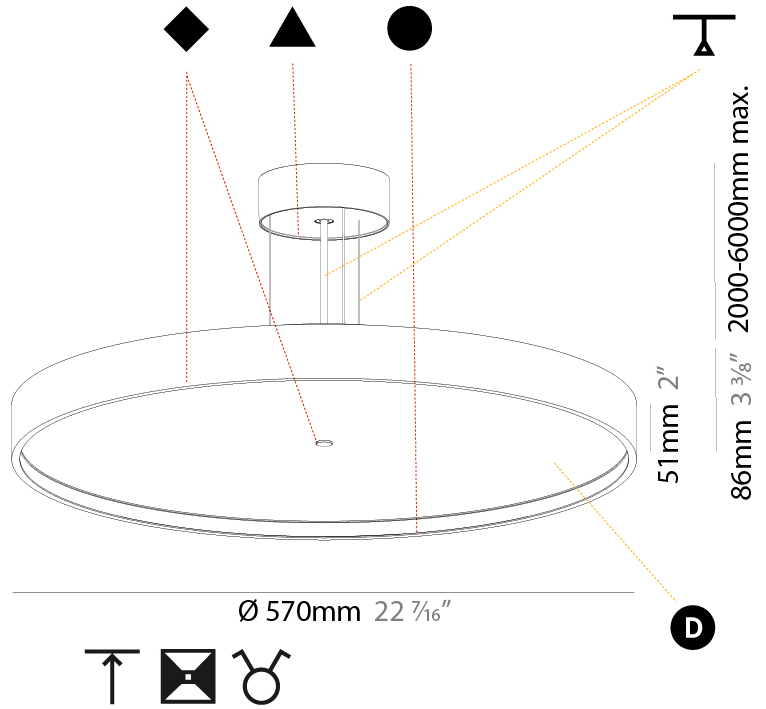

GENERAL

Series: Sign Diva
Subseries: Sign Diva Korona
Partner: Prolicht
Division: Architectural
Installation: Suspension
Product Type: Pendant
Mounting Location: Ceiling
Light Distribution: Direct / Indirect

PHYSICAL

Shape: Round
Diameter (mm): 570
Diameter (in): 22 ⁷/₁₆"
Height (mm): 86
Height (in): 3 ³/₈"
Weight (kg): 8.812
Weight (lbs): 19.43
Diffuser: PMMA - Opal / Micro-Prism / Sparkling Secret / Vintage Industrial
Fixture Finish: SSR / BKV / CWI / CRY / HAB / UFT / ITA / RUA / FTG / MYG / LOD / PUS / FRO / FUP / KIA / POP / BLS / SPG / MEY / GOH / CHC / COM / ABZ / JAG / OBR / MOS / ROR
Fixture Material: PMMA / Extruded Aluminum / Steel
Cable Details: 2000mm/78 3/4" or 6000mm/236 1/4" Transparent Cable

ELECTRICAL

Lamp Type: LED (Zhaga Standard)
Input Wattage (W): 67
Total Output Wattage (W): 60.9
Dimming: Tri-Mode (Non-Dimming and Phase Dimming (120Vac only) and 0-10V Dimming)
Driver Included: Yes
Driver Location: Integrated
Driver Type: Constant Current - Universal
Driver Class: Class 2
Input Voltage (V): 120 - 277
Constant Current (MA): 350

LED

Color Temperature (°K): 2700 / 3000 / 3500 / 4000
Max. Delivered Lumen (lm): 6632 / 6728 / 6812 / 6951
Nominal Lumen (lm): 9097 / 9229 / 9344 / 9535
CRI: >90 CRI
Lamp Life (hrs): 50000

OPTICAL

RATINGS AND CERTIFICATIONS

Certified By: Certified for North American Standards
IP rating: IP20