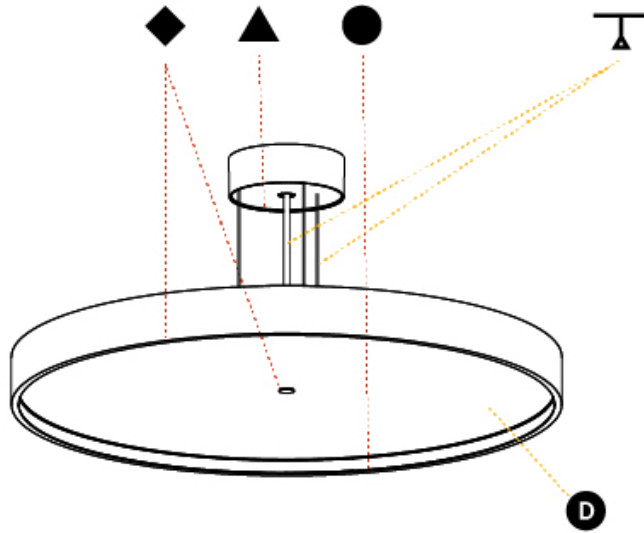

SIGN DIVA KORONA SUSPENSION

A300014-

PROJECT
TYPE
SPECIFIER
QUANTITY
DATE