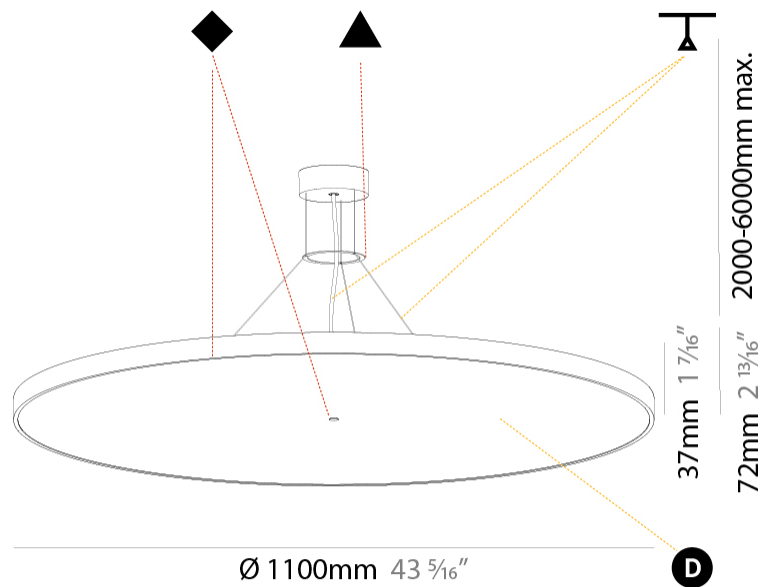

GENERAL

Series: Sign Diva
Subseries: Sign Diva
Partner: Prolicht
Division: Architectural
Installation: Suspension
Product Type: Pendant
Mounting Location: Ceiling
Light Distribution: Direct

PHYSICAL

Shape: Round
Diameter (mm): 1100
Diameter (in): 43 5/16
Height (mm): 86
Height (in): 3 3/8
Weight (kg): 19.475
Weight (lbs): 42.94
Diffuser: PMMA - Opal / Micro-Prism / Sparkling Secret / Vintage Industrial
Fixture Finish: SSR / BKV / CWI / CRY / HAB / UFT / ITA / RUA / FTG / MYG / LOD / PUS / FRO / FUP / KIA / POP / BLS / SPG / MEY / GOH / CHC / COM / ABZ / JAG / OBR / MOS / ROR
Fixture Material: PMMA / Extruded Aluminum / Steel
Cable Details: 2000mm/78 3/4" or 6000mm/236 1/4" Transparent Cable

ELECTRICAL

Lamp Type: LED (Zhaga Standard)
Input Wattage (W): 169.4
Total Output Wattage (W): 134
Dimming: Tri-Mode (Non-Dimming and Phase Dimming (120Vac only) and 0-10V Dimming)
Driver Included: Yes
Driver Location: Integrated
Driver Type: Constant Current - Universal
Driver Class: Class 2
Input Voltage (V): 120 - 277
Constant Current (MA): 600

LED

Color Temperature (°K): 2700 / 3000 / 3500 / 4000
Max. Delivered Lumen (lm): 16140 / 19520 / 19933 / 20340
CRI: >90 CRI
Lamp Life (hrs): 50000

OPTICAL

RATINGS AND CERTIFICATIONS

Certified By: Certified for North American Standards
IP rating: IP20