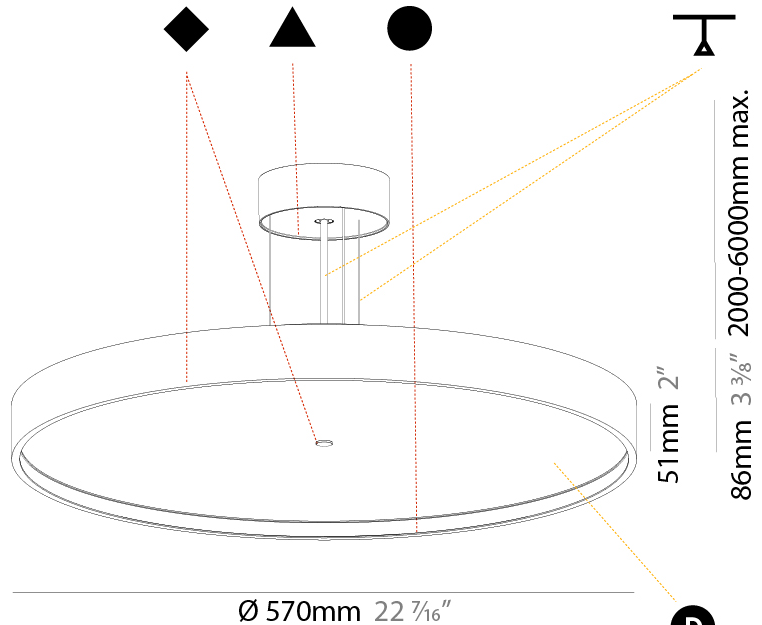

GENERAL

Series: Sign Diva
Subseries: Sign Diva Korona
Partner: Prolicht
Division: Architectural
Installation: Suspension
Product Type: Pendant
Mounting Location: Ceiling
Light Distribution: Direct

PHYSICAL

Shape: Round
Diameter (mm): 570
Diameter (in): 22 7/16
Height (mm): 86
Height (in): 3 3/8
Weight (kg): 8.067
Weight (lbs): 17.78

Diffuser: PMMA - Opal / Micro-Prism / Sparkling Secret / Vintage Industrial

Fixture Finish: SSR / BKV / CWI / CRY / HAB / UFT / ITA / RUA / FTG / MYG / LOD / PUS / FRO / FUP / KIA / POP / BLS / SPG / MEY / GOH / CHC / COM / ABZ / JAG / OBR / MOS / ROR

Fixture Material: PMMA / Extruded Aluminum / Steel

Cable Details: 2000mm/78 3/4" or 6000mm/236 1/4" Transparent Cable

ELECTRICAL

Lamp Type: LED (Zhaga Standard)
Input Wattage (W): 49
Total Output Wattage (W): 46.9
Dimming: Tri-Mode (Non-Dimming and Phase Dimming (120Vac only) and 0-10V Dimming)
Driver Included: Yes
Driver Location: Integrated
Driver Type: Constant Current - Universal
Driver Class: Class 2
Input Voltage (V): 120 - 277
Constant Current (MA): 350

LED

Color Temperature (°K): 2700 / 3000 / 3500 / 4000
Max. Delivered Lumen (lm): 4978 / 5337 / 5384 / 5494
Nominal Lumen (lm): 6199 / 6646 / 6705 / 6842
CRI: >90 CRI
Lamp Life (hrs): 50000

OPTICAL

RATINGS AND CERTIFICATIONS

Certified By: Certified for North American Standards
IP rating: IP20